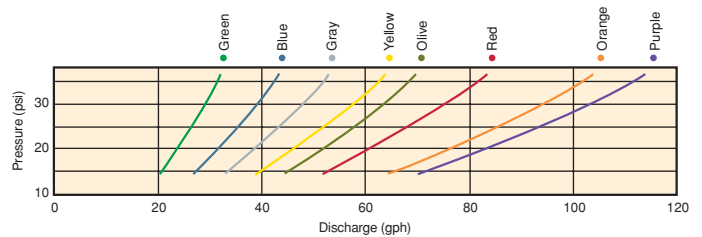

Rotor Rain™ Mini Sprinklers

Low trajectory with large droplets. Robust, reliable and accurate.

FEATURES

- “C” frame design for maximum distribution uniformity.
- Full flow flipper suspended between two bearings for reliable performance.
- Color coded nozzles for flow rate identification.
- Break-off spray deflector for close-in watering of immature trees.

APPLICATIONS

Vine crops and bananas, tree crops such as citrus and apples.

Rotor Rain™
3/8" Thread

FLOW RATE

This product has been independently tested by the Center for Irrigation Technology, California State University, Fresno.

ROTOR RAIN™ 3/8" MNPT

PACKAGING	NOZZLE		PART NUMBER	PRICE EACH	PACK Q'TY	PRICE PER PACK	PACKS PER CARTON	WEIGHT (lbs)
	COLOR	ORIFICE SIZE						
BULK PACK	Green	0.055"	20435		100		15	27.27
	Blue	0.07"	20415		100		15	27.27
	Gray	0.075"	20445		100		15	27.27
	Yellow	0.08"	20495		100		15	27.27
	Olive	0.085"	20485		100		15	27.27
	Red	0.095"	20455		100		15	27.27
	Orange	0.10"	20475		100		15	27.27
	Purple	0.11"	20465		100		15	27.27