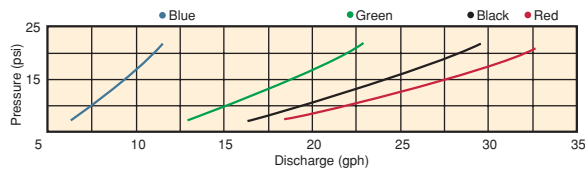

APPLICATIONS

Suitable for flower and vegetable gardens, landscaped gardens and horticultural applications.

Single Piece Jets 360°

Single Piece Jets 180°

Single Piece Jets 90°

PERFORMANCE					
COLOR AND ORIFICE SIZE	PRESSURE (psi)	FLOW (gph)	DIAMETER (ft)	RADIUS OF THROW (ft)	
BLUE 0.04"	10	7.5	5.7	2.8	4.0
	15	9.5	6.6	3.3	4.6
	20	11.0	7.5	3.8	5.3
GREEN 0.06"	10	15.0	7.0	3.6	4.6
	15	18.8	7.9	4.1	5.3
	20	21.8	8.9	4.7	6.0
BLACK 0.067"	10	19.4	8.4	4.3	5.6
	15	24.2	9.3	5.0	6.3
	20	28.2	10.2	5.6	7.0
RED 0.075"	10	21.7	9.0	5.0	6.3
	15	27.4	9.8	5.6	6.9
	20	31.4	10.8	6.3	7.6

FLOW RATE

SINGLE PIECE JETS

PACKAGING	SPRAY PATTERN	COLOR	PART NUMBER	PRICE EACH	PACK Q'TY	PRICE PER PACK	PACKS PER CARTON	WEIGHT (lbs)
BULK PACK	360°	Blue	15445		100		250	36.49
	180°	Blue	15425		100		250	36.49
	90°	Blue	15415		100		250	36.49
	360°	Green	15545		100		250	36.49
	180°	Green	15525		100		250	36.49
	90°	Green	15515		100		250	36.49
	360°	Black	15645		100		250	36.49
	180°	Black	15625		100		250	36.49
	90°	Black	15615		100		250	36.49
	360°	Red	15745		100		250	36.49
	180°	Red	15725		100		250	36.49
	90°	Red	15715		100		250	36.49

SPECIFICATIONS

DIMENSIONS		UV STABILIZED MATERIALS	BASE/CONNECTION TYPE
HEIGHT	0.87"	acetal	Inlet: "QUICK" THREAD 0.16"
WIDTH across wings	0.5"		
WEIGHT (approx)	0.021 oz		