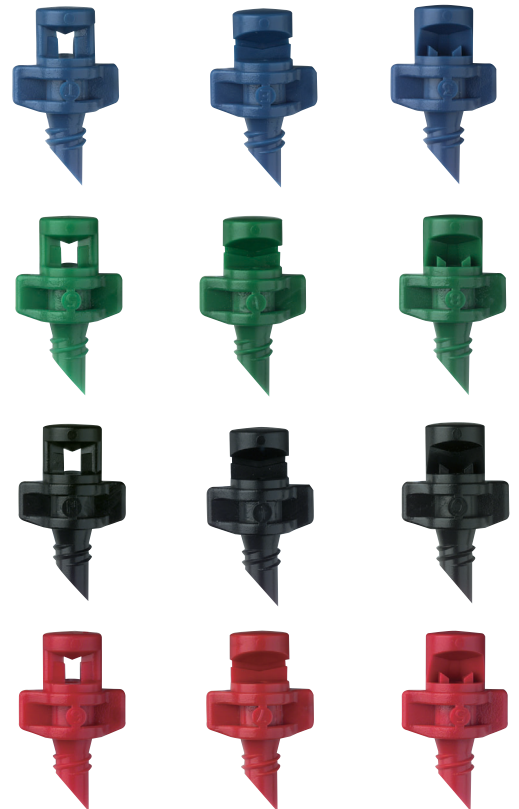

Single Piece Jets

Economical fan spray jet for effective watering.

FEATURES

- Winged base with "Quick" thread for rapid and easy installation.
- No tools required.
- Choice of three spray patterns - 360°, 180°, 90°.
- Four color coded flow rates.

APPLICATIONS

Suitable for flower and vegetable gardens, landscaped gardens and horticultural applications.

Single Piece Jets 360°

Single Piece Jets 180°

Single Piece Jets 90°

PERFORMANCE					
COLOR AND ORIFICE SIZE	PRESSURE (psi)	FLOW (gph)	DIAMETER (ft)	RADIUS OF THROW (ft)	
BLUE 0.04"	10	7.5	5.7	2.8	4.0
	15	9.5	6.6	3.3	4.6
	20	11.0	7.5	3.8	5.3
GREEN 0.06"	10	15.0	7.0	3.6	4.6
	15	18.8	7.9	4.1	5.3
	20	21.8	8.9	4.7	6.0
BLACK 0.067"	10	19.4	8.4	4.3	5.6
	15	24.2	9.3	5.0	6.3
	20	28.2	10.2	5.6	7.0
RED 0.075"	10	21.7	9.0	5.0	6.3
	15	27.4	9.8	5.6	6.9
	20	31.4	10.8	6.3	7.6

FLOW RATE

SINGLE PIECE JETS

PACKAGING	SPRAY PATTERN	COLOR	PART NUMBER	PRICE EACH	PACK Q'TY	PRICE PER PACK	PACKS PER CARTON	WEIGHT (lbs)
BULK PACK	360°	Blue	15445		100		250	36.49
	180°	Blue	15425		100		250	36.49
	90°	Blue	15415		100		250	36.49
	360°	Green	15545		100		250	36.49
	180°	Green	15525		100		250	36.49
	90°	Green	15515		100		250	36.49
	360°	Black	15645		100		250	36.49
	180°	Black	15625		100		250	36.49
	90°	Black	15615		100		250	36.49
	360°	Red	15745		100		250	36.49
	180°	Red	15725		100		250	36.49
	90°	Red	15715		100		250	36.49

SPECIFICATIONS

DIMENSIONS		UV STABILIZED MATERIALS	BASE/CONNECTION TYPE
HEIGHT	0.87"	acetal	Inlet: "QUICK" THREAD 0.16"
WIDTH across wings	0.5"		
WEIGHT (approx)	0.021 oz		